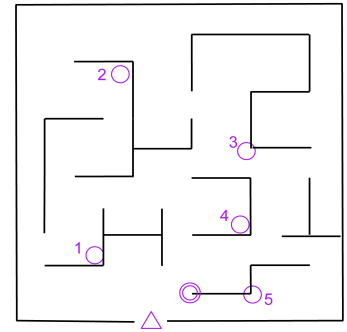

**CLUB
MARK**

Wiltshire Sports Club of the Year

Sarum Orienteering Club

Mad March Maze Days !!

Want to come and

- try a new Sport?
- come back to Sport?
- just get some exercise!

Everyone enjoyed the Maze event last Saturday – why not come & have a go at our next Maze events in Salisbury!!

NEXT Maze EVENTS!!

Saturday 15th March   **Victoria Park (details)**

Venue – off A345, not far from Ring Road – narrow entrance , please take care!
Cafe in the Park – welcomes your custom!   Loos available

Saturday 29th March   **Churchill Gardens**

Free Car parking off A36, opposite Wiltshire College. Loos available.

Time: from 11am until 1pm

Cost: £2.00 each

Certificate for each event

Memento for doing all 3!!

Further Information: Contact – Liz Yeaton
07990734576/ Fixtures@sarumo.org.uk

Funded by:

Wiltshire Council
Where everybody matters