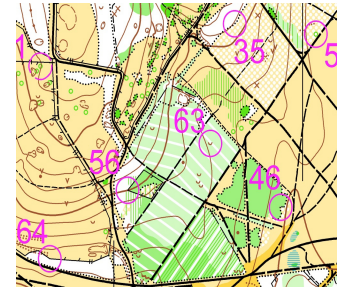

Wiltshire Sports Club of the Year 2013

Sarum Orienteering Club

Club Nights!

Come along and join in!

- try the training activity!
- practice your current skills
- learn some new skills
- meet some more of the Club members!

... then come & have a drink & a chat afterwards in a local Pub! Activities for experienced Orienteers, Improvers and those who have never tried Orienteering before!

Come & have a chat & a drink even if you don't run!

PROGRAMME 2015

Date	Venue	Activity	Skills	Location for social
Tuesday 14th July	The Moot, Moot Lane, Downton SP5 3JP	Contours only work	Use of terrain	The Wooden Spoon - opposite North end of Moot Lane
Tuesday 18th August	Hudsons Field, north Salisbury, off A345 <i>(Follow signs via Rugby Club entrance round to the O parking)</i>	Maze plus courses	Control observation – checking at speed	The Old Castle Harvester, Salisbury - opposite Hudsons Field
Tuesday 15th September	Victoria Park <i>(off A345 – parking on site)</i>	Putting it all together!	Technical practice of all covered so far!	TBA