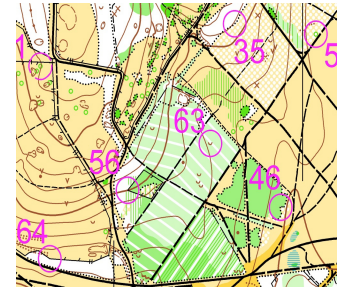

Wiltshire Sports Club of the Year 2013

Sarum Orienteering Club

Club Nights!

Come along and join in!

- try the training activity!
- practice your current skills
- learn some new skills
- meet some more of the Club members!

... then come & have a drink & a chat afterwards in a local Pub! Activities for experienced Orienteers, Improvers and those who have never tried Orienteering before!

Come & have a chat & a drink even if you don't run!

PROGRAMME 2015

Date	Venue	Activity	Skills	Location for social
Tuesday 14th July	The Moot, Moot Lane, Downton SP5 3JP	Contours only work	Use of terrain	The Wooden Spoon - opposite North end of Moot Lane
Tuesday 18th August	Hudsons Field, north Salisbury, off A345 <i>(Follow signs via Rugby Club entrance round to the O parking)</i>	Maze plus courses	Control observation – checking at speed	The Old Castle Harvester, Salisbury - opposite Hudsons Field <i>(loos here also)</i>
Tuesday 15th September	Victoria Park <i>(off A345 – parking on site)</i>	Putting it all together!	Technical practice of all covered so far!	TBA
Tuesday 20th October	Hub Club? <i>To be confirmed</i>