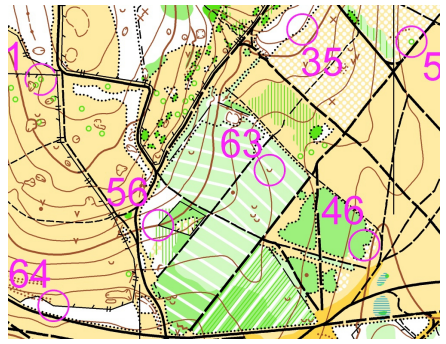

**CLUB
MARK**

Sarum Orienteering Club Sarum Summer Series

Come along and join in!

- Score event – see how many controls you can get in 1 hour!
- practise your current skills / learn some new skills
 - something for all of the family!
 - meet some more Orienteers & compare notes!

PROGRAMME 2017

Date	Venue	Activity	Location for social
Tuesday 28th Feb	Hub Club (Salisbury & S. Wilts Sports Club, Skew Bridge, Wilton Road, Salisbury) SP2 9NY)	Map discussion – Cold Ash Compass Sport Cup/ Trophy	Hub Club
Tuesday 21st March	Hub Club (Salisbury & S. Wilts Sports Club, Skew Bridge, Wilton Road, Salisbury) SP2 9NY)	Score run – <i>Pacing & attack points</i>	Hub Club
Tuesday 25th April	Arts centre, Salisbury Park in Salt Lane Car Park SP1 1EG – come up to the Arts Centre	Score run – easy/hard! <i>Control descriptions – do you always check?!</i>	The Five Bells Salt Lane CP SP1 1EG (has loos)
Tuesday 16th May	<i>New venue! Tinney's Firs, Woodfalls, nr Downton. Tinney's Firs Car park: (GR SU202197/ SP5 2NW)</i>	Tricky skills exercises plus a Score run	Woodfalls Inn The Ridge Woodfalls SP5 2LN
Tuesday 20th June	Old Sarum , north Salisbury, off A345 park at Harvester, opposite Hudsons Field	Score course around an ancient monument!! <i>Map interpretation & memory!</i>	The Old Castle Harvester, Salisbury (loos here also) - opposite Hudsons Field
Tuesday 18th July	Churchill Gardens Parking opposite Wiltshire College, off A36 (loos here)	Score run – <i>relocation/ corridors!</i>	The Grey Fisher SP2 8DW -Off the Ring Road.
Tuesday 22nd August	Hudsons Field Off A345; park at Harvester or come in via the Rugby Club entrance	Butterfly courses + a Maze – <i>work at speed!</i>	The Old Castle Harvester, Salisbury (loos here also) - opposite Hudsons Field
Tuesday 19th September	Victoria Park (off A345 – parking on site)	To be decided	The Old Castle Harvester, Salisbury (loos here also)